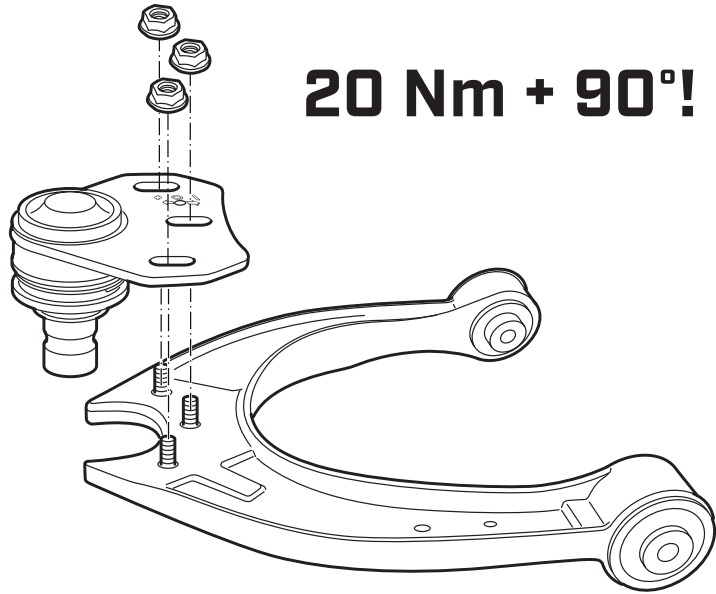

1

3

2

OE

BMW
31 12 6 779 908

BMW
31 12 6 775 967

BMW
31 12 6 779 871