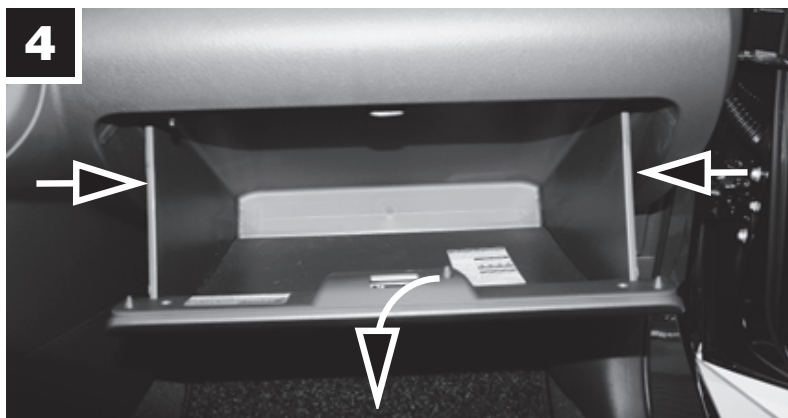

CU 1912

Toyota

 12 min.

**MANN
FILTER**

CU 1912 Toyota

MANN+HUMMEL GMBH

Automotive Aftermarket, 71631 Ludwigsburg, Germany

Customer Service Center, Germany: Tel. +49 (71 41) 98-25 50, Fax +49 (71 41) 98-25 58