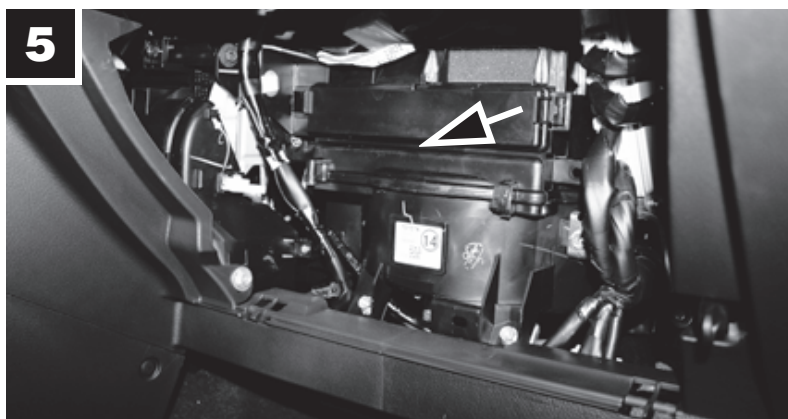

CU 1912

Toyota

 12 min.

**MANN
FILTER**

CU 1912 Toyota

MANN+HUMMEL GMBH

Automotive Aftermarket, 71631 Ludwigsburg, Germany

Customer Service Center, Germany: Tel. +49 (71 41) 98-25 50, Fax +49 (71 41) 98-25 58