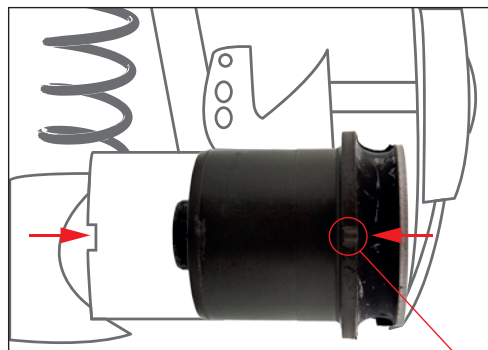

INFO

BGI-300585 A5 Technical data can be subject to change | 03-2022

For more technical information please visit: partsfinder.bilsteingroup.com

Ferdinand Bilstein GmbH + Co. KG
Wilhelmstr. 47 | 58256 Ennepetal | Germany | Tel. +49 2333 911-0 | www.bilsteingroup.com