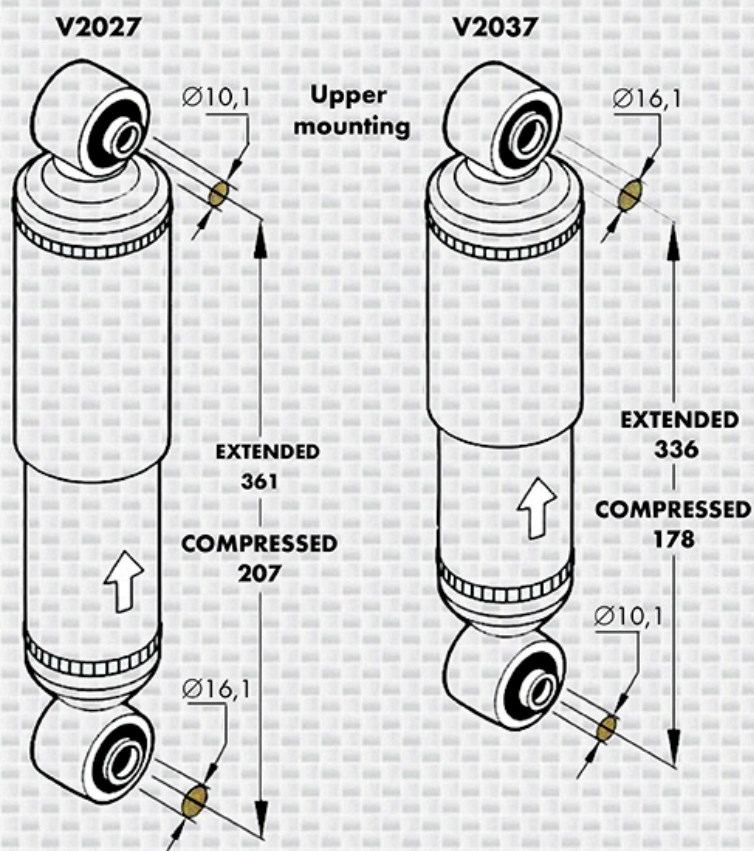

PRODUCT IDENTIFICATION

Peugeot J5, Citroen C25, Fiat Ducato

FI032EU

VAN MAGNUM

TIGHTENING TORQUES	daN.m
Upper mounting	5
Lower mounting	5

When assembling, note the direction of the arrow shown on the shock absorber body