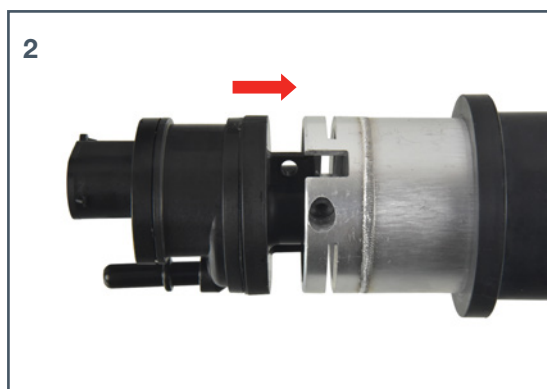

INFO

INSTALLATION INSTRUCTIONS

Blue Print
ADBP230041

febi
177167

To fit:
various BMW models

DE Kraftstofffilter

EN Fuel Filter

For more technical information please visit: partsfinder.bilsteingroup.com