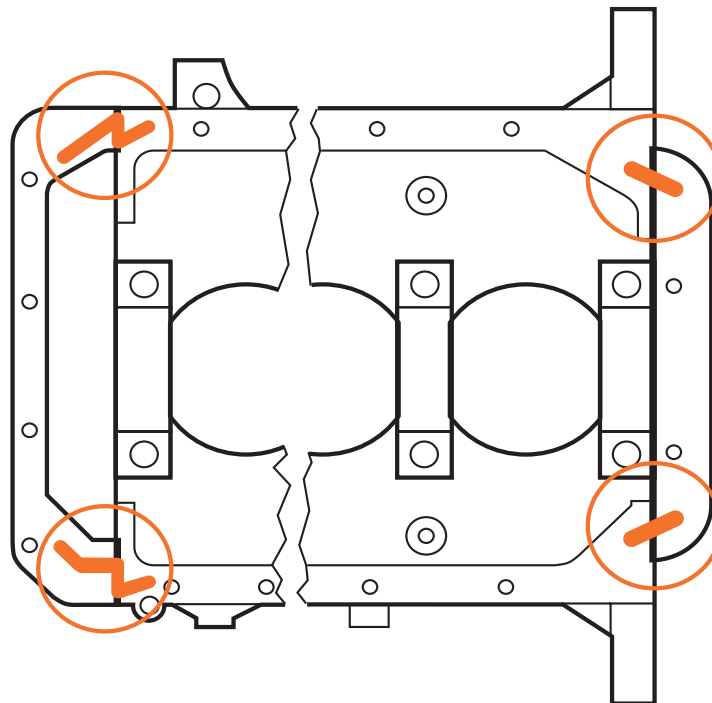

**i** 0032

**Technical Service Information**

70/71-36219-00  
**BMW**

**70-31414-00**

**VICTOR REINZ – Just seal it!**

The listed original part number and/or engine number/type designation are provided for comparison purposes only. All Technical Service Information bulletins are available from [www.victorreinz.com/TSI](http://www.victorreinz.com/TSI).