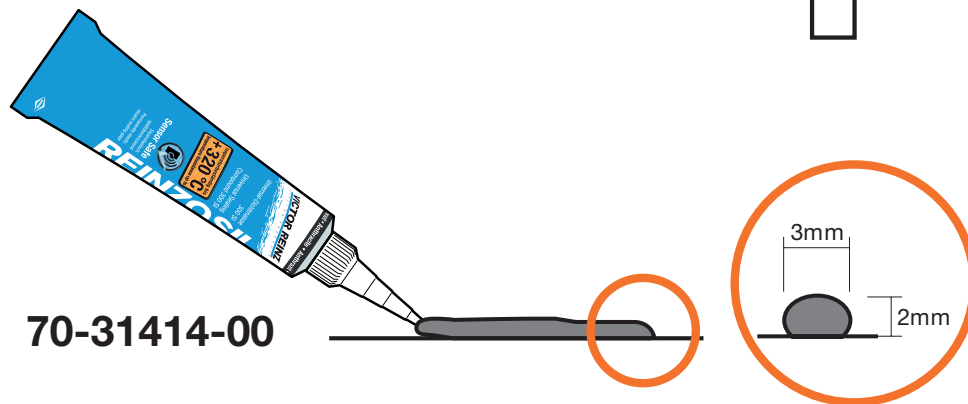

**i** 0032

**Technical Service Information**

70/71-36219-00  
**BMW**

**70-31414-00**

**VICTOR REINZ – Just seal it!**

The listed original part number and/or engine number/type designation are provided for comparison purposes only. All Technical Service Information bulletins are available from [www.victorreinz.com/TSI](http://www.victorreinz.com/TSI).