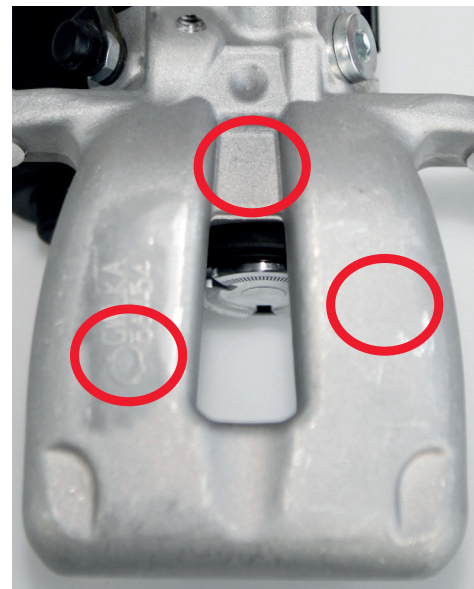

Counterfeit