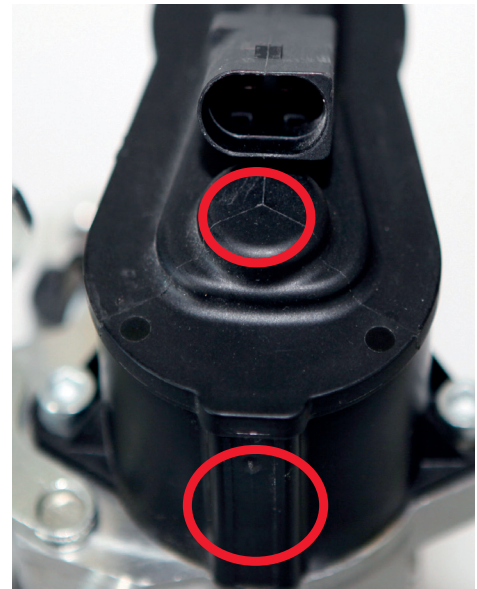

Counterfeit

More information on this topic can be found at TechCorner on www.trwaftermarket.com