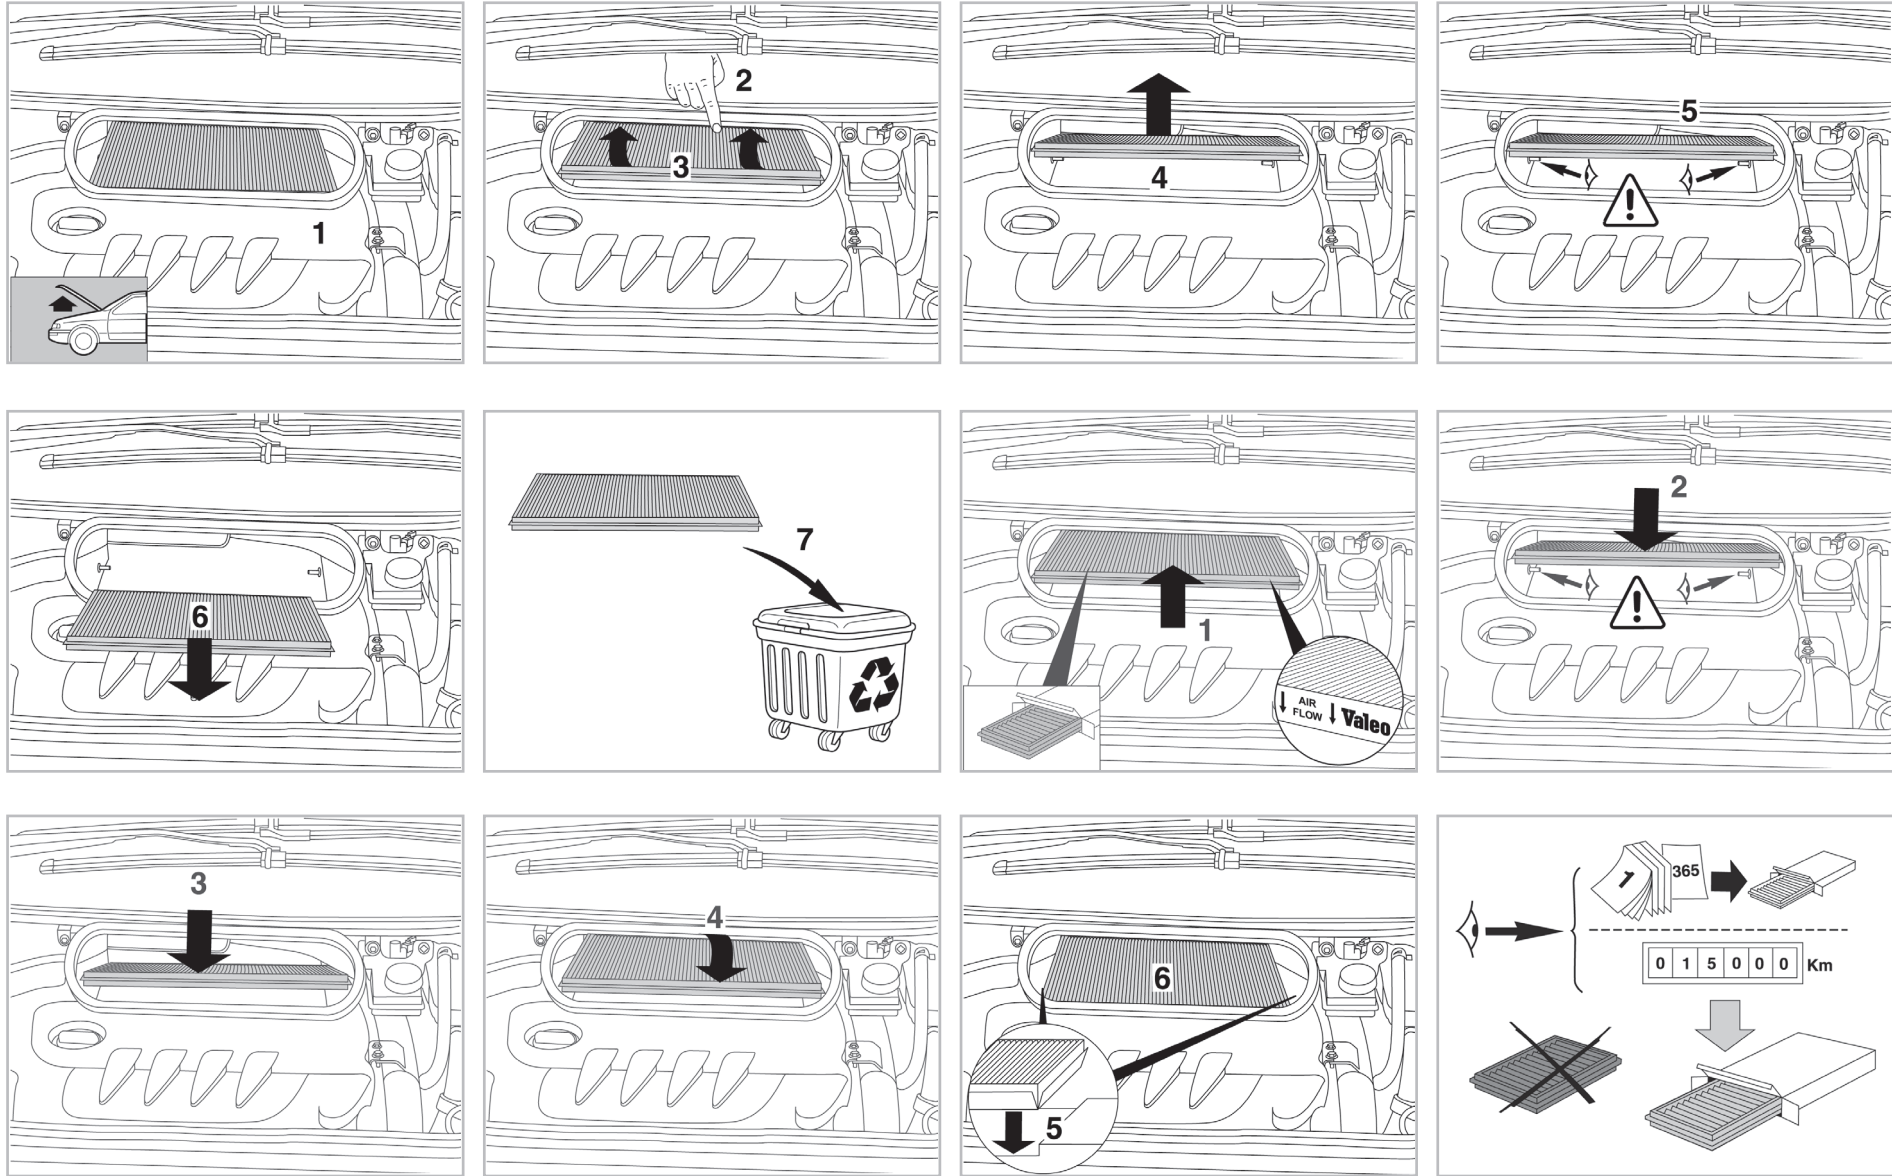

PROTECT

combined with active carbon

FOR RENAULT ESPACE IV A/C+/- (09/02 >)

698737

FH418

CA

WANT TO KNOW MORE?

www.valeo-techassist.com