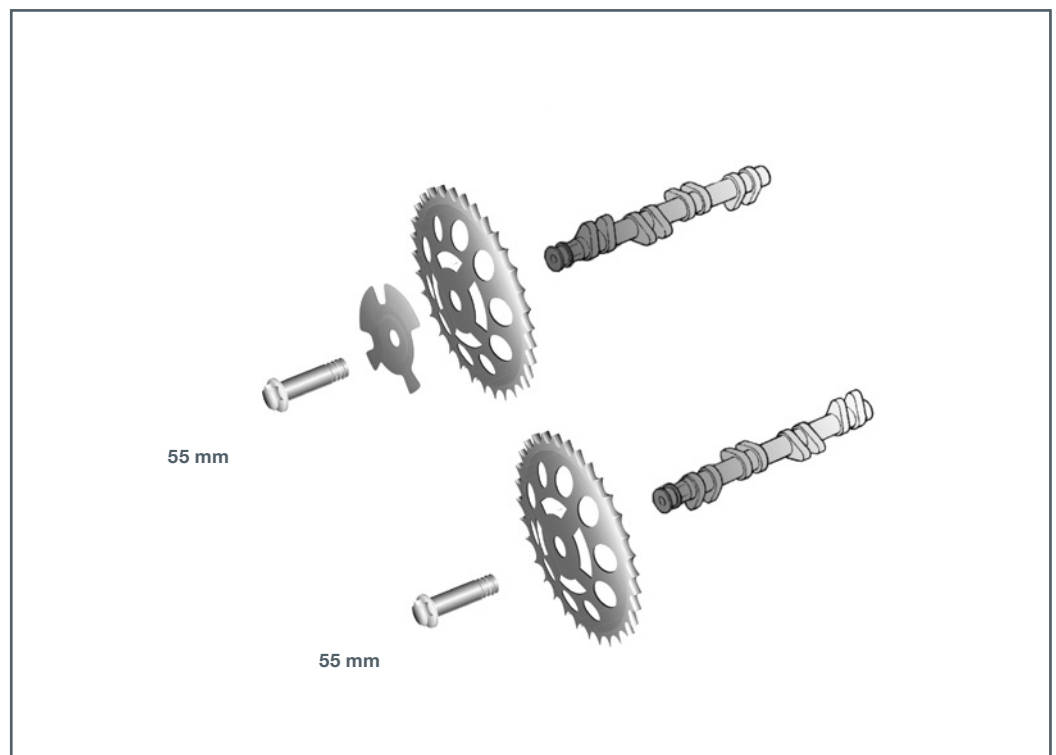

INFO

Bis Motornummer 19DN0326 / Up to engine number 19DN0326

Ab Motornummer 19DN0327 / From engine number 19DN0327

For more technical information please visit: partsfinder.bilsteingroup.com