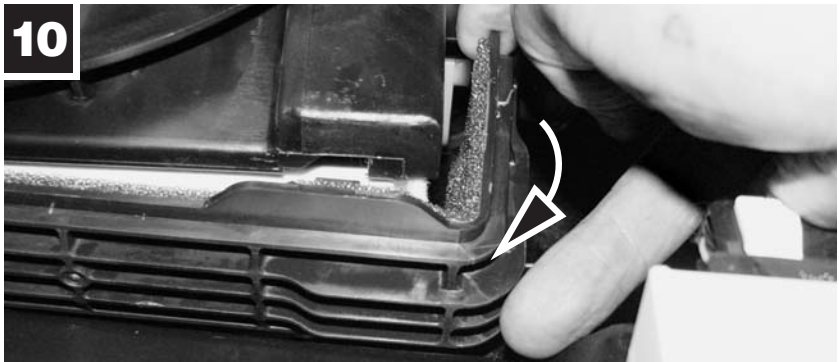

CU/CUK 2339

BMW

 24 min.

**MANN
FILTER**

MANN+HUMMEL GMBH

Automotive Aftermarket, 71631 Ludwigsburg, Germany

Customer Service Center, Germany: Tel. +49 (71 41) 98-25 50, Fax +49 (71 41) 98-25 58

Other countries: Tel. +49 (71 41) 98-28 80, Fax +49 (71 41) 98-25 58