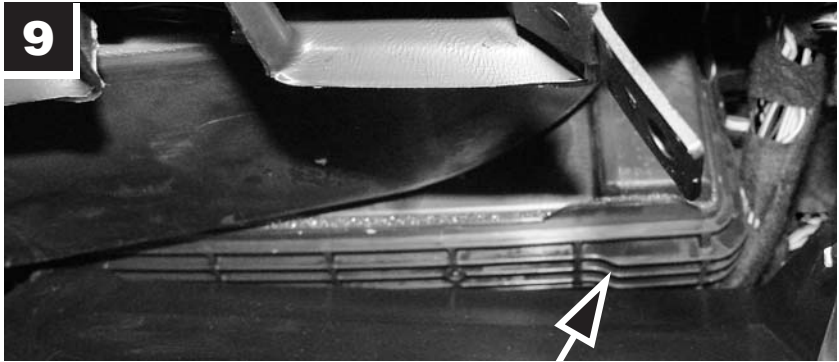

CU/CUK 2339

BMW

 24 min.

**MANN
FILTER**

MANN+HUMMEL GMBH

Automotive Aftermarket, 71631 Ludwigsburg, Germany

Customer Service Center, Germany: Tel. +49 (71 41) 98-25 50, Fax +49 (71 41) 98-25 58

Other countries: Tel. +49 (71 41) 98-28 80, Fax +49 (71 41) 98-25 58