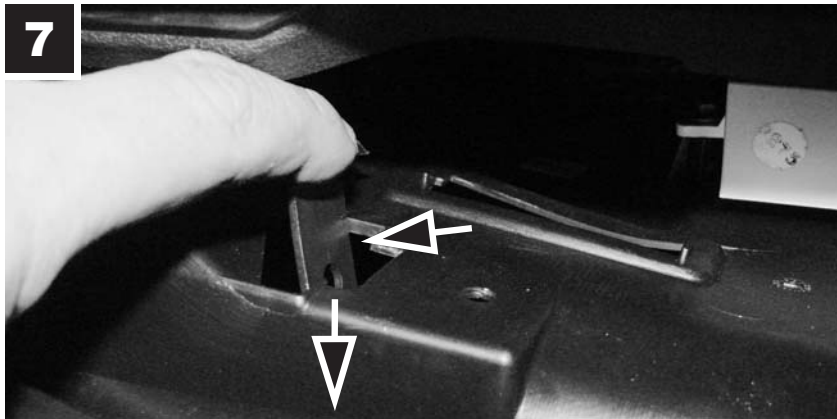

CU/CUK 2339

BMW

 24 min.

**MANN
FILTER**

MANN+HUMMEL GMBH

Automotive Aftermarket, 71631 Ludwigsburg, Germany

Customer Service Center, Germany: Tel. +49 (71 41) 98-25 50, Fax +49 (71 41) 98-25 58

Other countries: Tel. +49 (71 41) 98-28 80, Fax +49 (71 41) 98-25 58