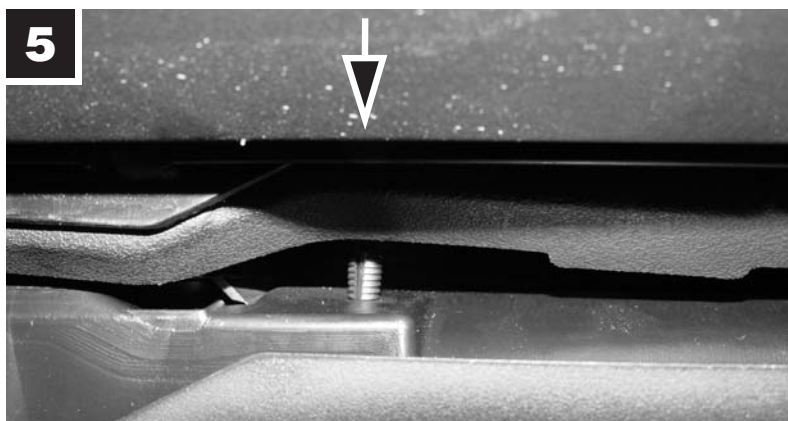

CU/CUK 2339

BMW

 24 min.

**MANN
FILTER**

MANN+HUMMEL GMBH

Automotive Aftermarket, 71631 Ludwigsburg, Germany

Customer Service Center, Germany: Tel. +49 (71 41) 98-25 50, Fax +49 (71 41) 98-25 58

Other countries: Tel. +49 (71 41) 98-28 80, Fax +49 (71 41) 98-25 58