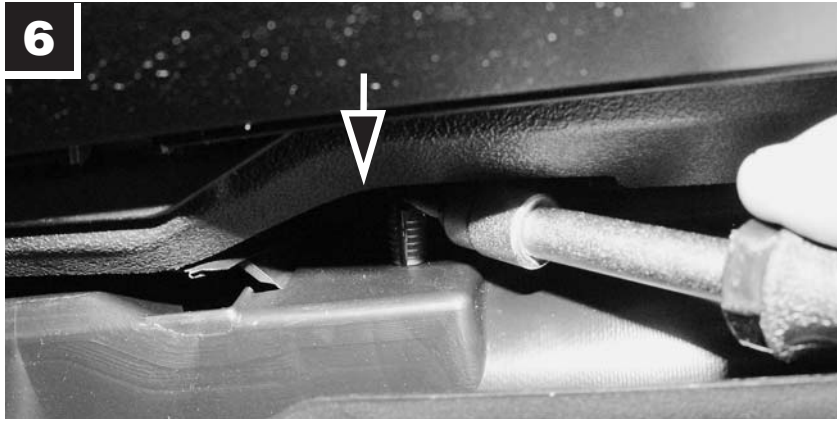

CU/CUK 2339

BMW

 24 min.

**MANN
FILTER**

MANN+HUMMEL GMBH

Automotive Aftermarket, 71631 Ludwigsburg, Germany

Customer Service Center, Germany: Tel. +49 (71 41) 98-25 50, Fax +49 (71 41) 98-25 58

Other countries: Tel. +49 (71 41) 98-28 80, Fax +49 (71 41) 98-25 58